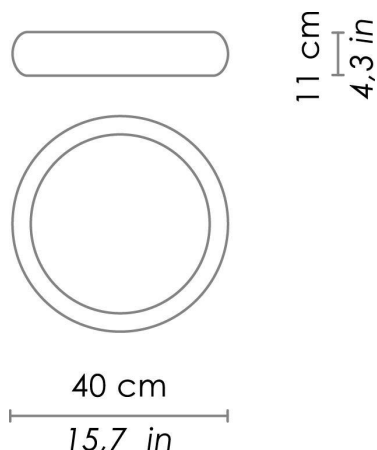

## TREVISO

WALL

Wall-ceiling, with diffuser in mouth-blown, satin-finish opal triplex glass; matt white, black or grey painted metal frame; white painted metal frame, with outer finishing in matt white, black or grey painted (customisable on request).

### DIMENSIONS AND HOLES

Dimensions  $\varnothing$  40 - 11 cm /  $\varnothing$  15,7 - 4,3 in

### ILLUMINOTECHNICAL SPECIFICATIONS

|                    |                            |
|--------------------|----------------------------|
| Source             | LED                        |
| Power LED          | 10,5 W                     |
| Total Watt         | 12,5 W                     |
| Lumen LED board    | 1350 lm                    |
| Lumen lamp         | 1110 lm                    |
| Beam angle         | 120°                       |
| Colour temperature | 3000 K                     |
| CRI                | >90                        |
| Dimmer             | TRIAC                      |
| Lamp life          | minimum 2 years guaranteed |